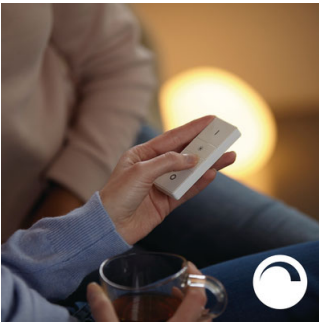

Installation free dimming

Experience guaranteed smooth dimming with Philips Hue. Not too bright. Not too dark. Just right. No need for wires, an electrician or installation