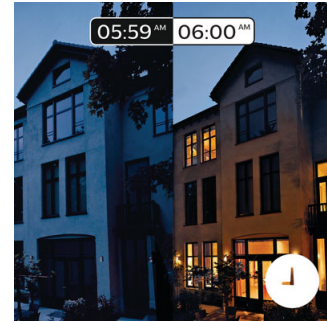

## Smart control, home and away

With the Philips Hue iOS and Android apps you can control your lights remotely wherever you are. Check if you have forgotten to switch

3216331P5

your lights off before you left your home, and switch them on if you are working late. Connection with the Philips Hue bridge required for this functionality.

## Timers for your convenience

Philips Hue can make it seem like you're home when you're not, using the schedule function in the Philips Hue app. Set the lights to come on at a pre-set time, so the lights are on when you arrive home. You can even set rooms to light up at different times. And of course, you can let the lights turn off gradually in the night, so you never have to worry whether you've left any lights on. Connection with the Philips Hue bridge required for this functionality.