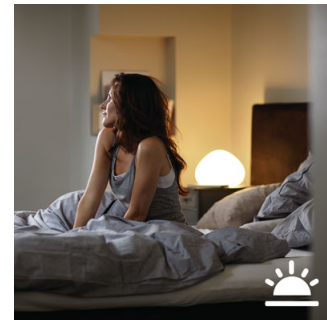

Wake up and go to sleep

Philips Hue will help get you out of bed the way you like it, helping you start your day feeling refreshed. The light brightness increases gradually mimicking the effect of sunrise and helps you wake up naturally, instead of being woken up by the loud sound of an alarm clock. Start your day, the right way. In the evening, the relaxing warm white light helps you to unwind, relax and prepare your body for a good night's sleep.