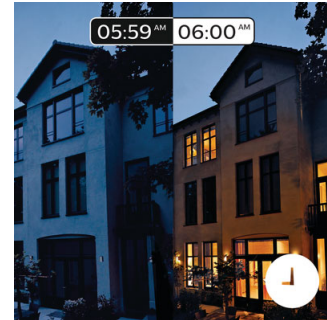

Smart control, home and away

With the Philips Hue iOS and Android apps you can control your lights remotely wherever you are. Check if you have forgotten to switch

3216231P5

your lights off before you left your home, and switch them on if you are working late. Connection with the Philips Hue bridge required for this functionality.

Timers for your convenience

Philips Hue can make it seem like you're home when you're not, using the schedule function in the Philips Hue app. Set the lights to come on at a pre-set time, so the lights are on when you arrive home. You can even set rooms to light up at different times. And of course, you can let the lights turn off gradually in the night, so you never have to worry whether you've left any lights on. Connection with the Philips Hue bridge required for this functionality.