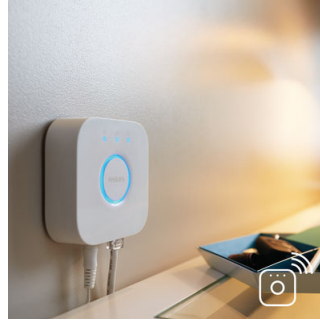

Full control with Hue bridge

Connect your Philips Hue lights with the bridge to unlock the endless possibilities of the system.