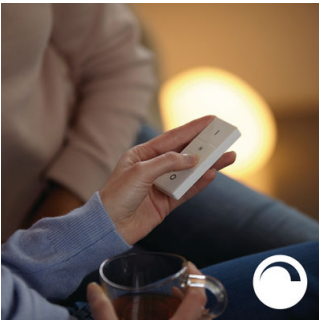

Installation free dimming

Experience guaranteed smooth dimming with Philips Hue. Not too bright. Not too dark. Just right. No need for wires, an electrician or installation