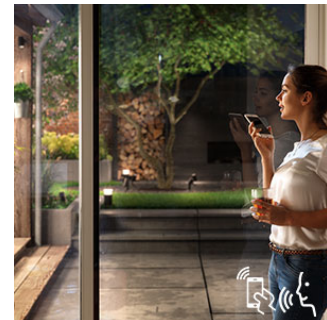

Control it your way

Connect your Philips Hue lights with the Bridge and start discovering the endless possibilities. Control your lights from your smartphone or tablet via the Philips Hue app, or add the indoor switches to your system to change your lights. Set timers, notifications, alarms, and more for the full Philips Hue experience. Philips Hue even works with Amazon Alexa, Apple Homekit and the Google Assistant to allow you to control your lights with your voice.