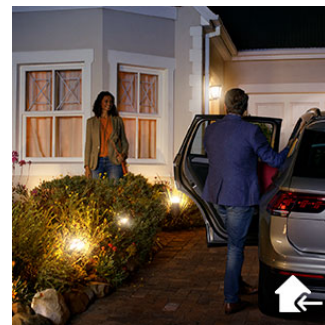

Power supply and plug included

The base unit packs come with all elements you need to get started, this includes light points, power supply, extension cables and connectors. So all you have to do is unpack, install where you like and turn them on.

Welcome you home

Experience the comfort of your lights turning on automatically when you arrive and turning off when you leave. Unpack your car, enter your house, all with the comfort of the right light. Just set the Hue app to Home or Away mode to switch on all your lights, or let geolocation do it for you, all without touching a button. It's as easy as that.