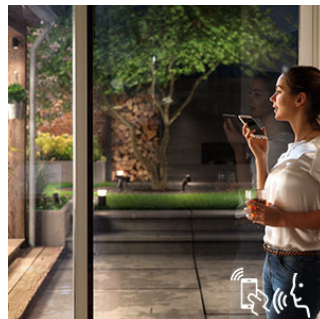

## Welcome you home

Experience the comfort of your lights turning on automatically when you arrive and turning off when you leave. Unpack your car, enter your house, all with the comfort of the right light. Just set the Hue app to Home or Away mode to switch on all your lights, or let geolocation do it for you, all without touching a button. It's as easy as that.

## Smart control, home and away

Light up your outdoors and see what's going on outside. By connecting your outdoor lights with the Hue Bridge you can control them in any way you like. With our indoor remote control options such as the Philips Hue app or using your voice (Amazon Alexa, Apple HomeKit or Google Assistant) you can control your outdoor lights. You can set light schedules to mimic your presence. Control your outdoor lighting from the comfort of your home or from any other location.

## Set timers for convenience

Enjoy longer evenings outside, finish yard work or just bring the garbage outside after sunset. Have your Philips Hue lights turn on automatically by setting schedules or use sunset /sunrise routine. And of course, you can also turn off or dim your lights this way. You'll never again have to worry whether you've left any lights on.

## Control it your way

Connect your Philips Hue lights with the Bridge and start discovering the endless

possibilities. Control your lights from your smartphone or tablet via the Philips Hue app, or add the indoor switches to your system to change your lights. Set timers, notifications, alarms, and more for the full Philips Hue experience. Philips Hue even works with Amazon Alexa, Apple HomeKit and the Google Assistant to allow you to control your lights with your voice.