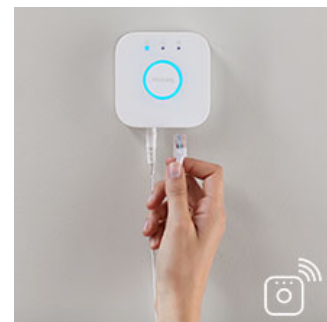

## Control it your way

Connect your Philips Hue lights with the Bridge and start discovering the endless

possibilities. Control your lights from your smartphone or tablet via the Philips Hue app, or add the indoor switches to your system to change your lights. Set timers, notifications, alarms, and more for the full Philips Hue experience. Philips Hue even works with Amazon Alexa, Apple HomeKit and the Google Assistant to allow you to control your lights with your voice.

## Weather-proof (IP44)

This Philips Hue outdoor fixture is specially designed for use in outdoor environments and has undergone rigorous tests to ensure its performance. The IP level is described by two figures: the first one refers to the protection level against dust, the second against water. This lamp is designed with IP44: it is protected against water splashed from any direction. This product is most common and ideal for general outdoor use.

## Requires a Philips Hue bridge

Connect your Philips Hue lights with the Bridge to control your lights from your smart phone or tablet via the Philips Hue app. Or control your Philips Hue lights with the Philips Hue dimmer indoor switch for on/off and dimming functionalities.